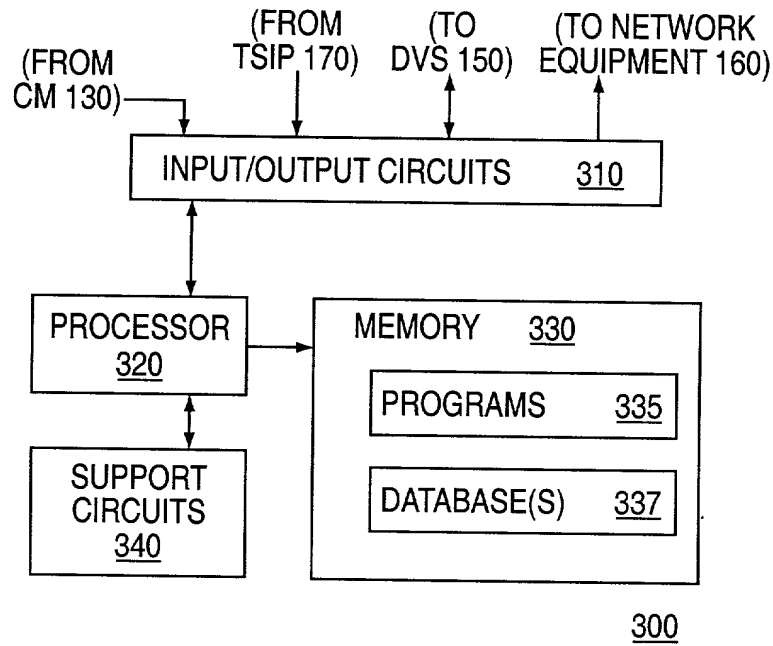

FIG. 3

FIG. 3